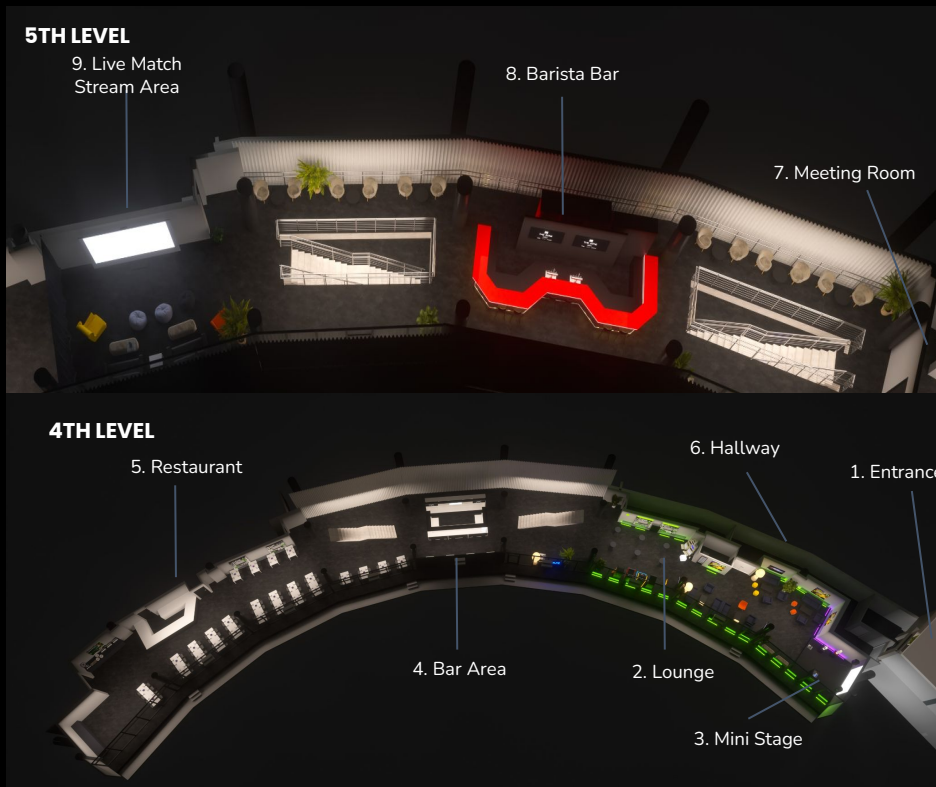

The Zone VIP Registration Booth & Entrance are located on the South / East side of the Arena as shown on the map.

HOW TO REGISTER & ENTER THE ZONE

The Zone Registration & VIP Entrance

Upon arrival, make your way to The Zone VIP Registration Booth & VIP Entrance, both located on the South/East side of the Arena. Registration will be open from 12:30 CEST on all four days of the event. Please bring a form of photo ID and your Tixr ticket (if you have one) in order to receive your VIP accreditation.

THE ZONE MAP

Located on the 4th floor of the LANXESS Arena, The Zone offers various areas perfect for relaxation, entertainment & networking.

Level 4

1. The Zone Entrance

Entrance to The Zone is on the 4th floor of the LANXESS Arena, adjacent to Lounge 402.