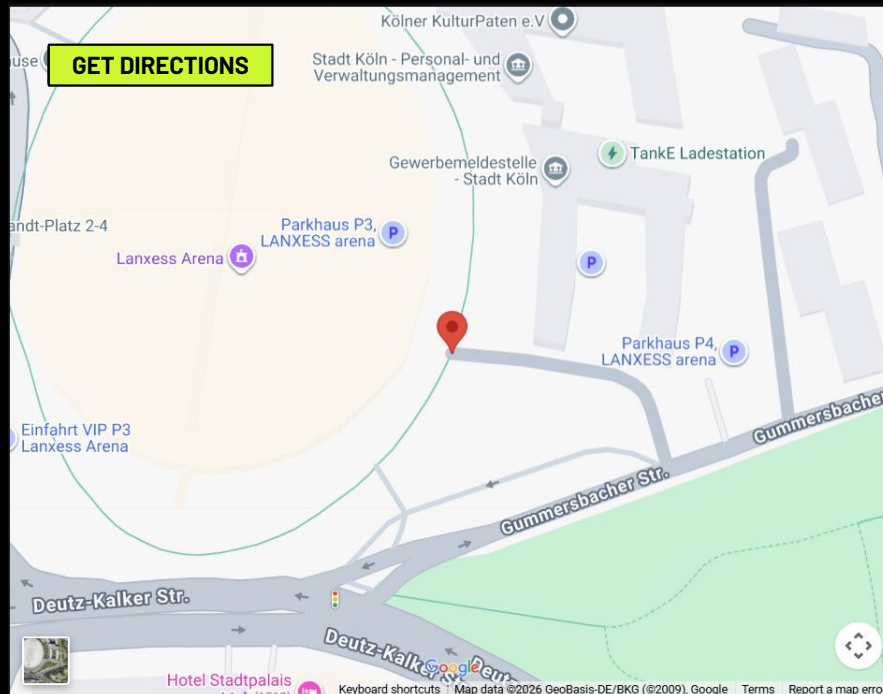

HOW TO GET TO LANXESS ARENA

Arena Address: Willy-Brandt-Platz 3, Cologne

Taxi/Uber

The dedicated Taxi/Uber drop off is at Gummersbacher Strasse. Please follow the signage from the Uber/Taxi drop off and make your way to the The Zone VIP entrance.

Public Transport

Train/Tram lines 1, 3, 4 and 9 stop at 'Bf Köln Messe/Deutz' train/tram station. When arriving at the station it takes about 10 minutes to reach the LANXESS Arena. For an up-to-date timetable please visit the [KVB website](#).

Guest Parking

LANXESS Arena car parks P1, P2 and P4 for the private vehicles are signposted. Parking spot P5 is exclusively for busses. You can access them via Opladener Strasse through the LANXESS arena tunnel.

The Zone VIP Registration Booth & Entrance are located on the South / East side of the Arena as shown on the map.